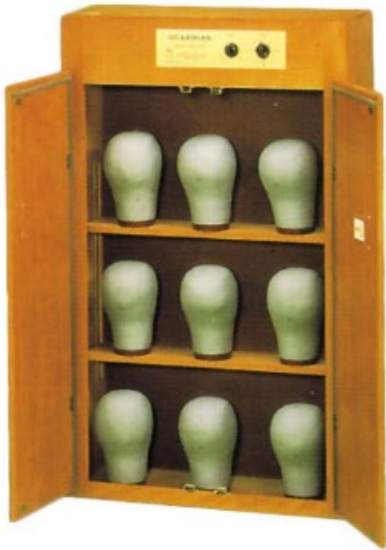

WIG DRYER

\$2,000.00

Guardian Standard 9 Wig Dryer

Guardian Standard 9 Wig Dryer

Dries up to 9 wigs at once to make sure they're ready when you need them. Helps defeat water damage of all types. The Super 9 has 2 adjustable shelves. Spaced evenly, there's approx. 10 – 11 inches between them. There are multiple notches that you can adjust the shelves on.