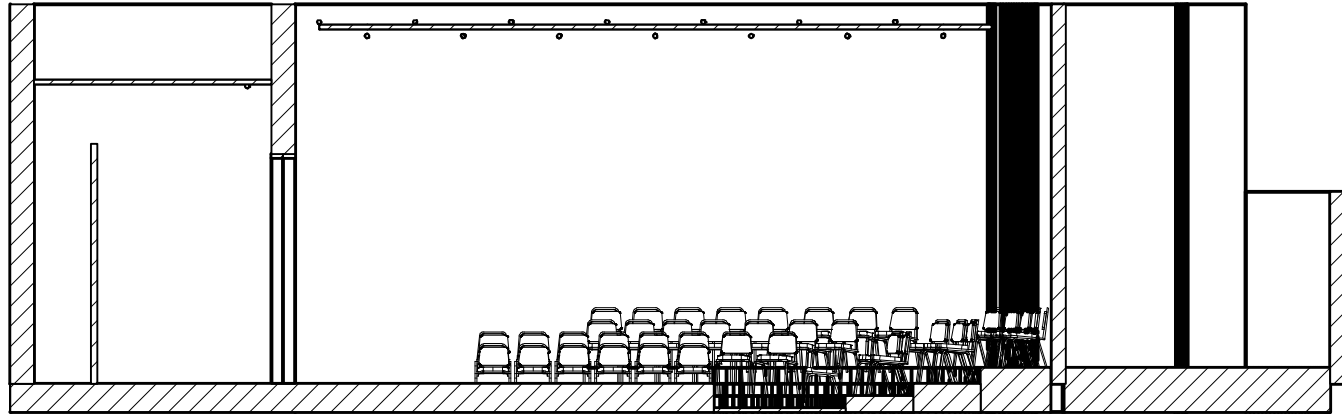

Director:
-
Set Designer:
-
Technical Director:
-

Clarence Brown Lab Theatre

Plan View

Plate Group:
-
Rev Date
7/7/08

Rev #
Org

Plate Number:
01 of 02
Scale:
1/8"=1'-0"

Stage Left Section

Stage Right Section

Director:
-
Set Designer:
-
Technical Director:
-

Clarence Brown Lab Theatre

Section Views

Plate Group:
-
Rev Date
7/7/08
Rev #
Org

Plate Number:
02 of 02
Scale:
1/8"=1'-0"