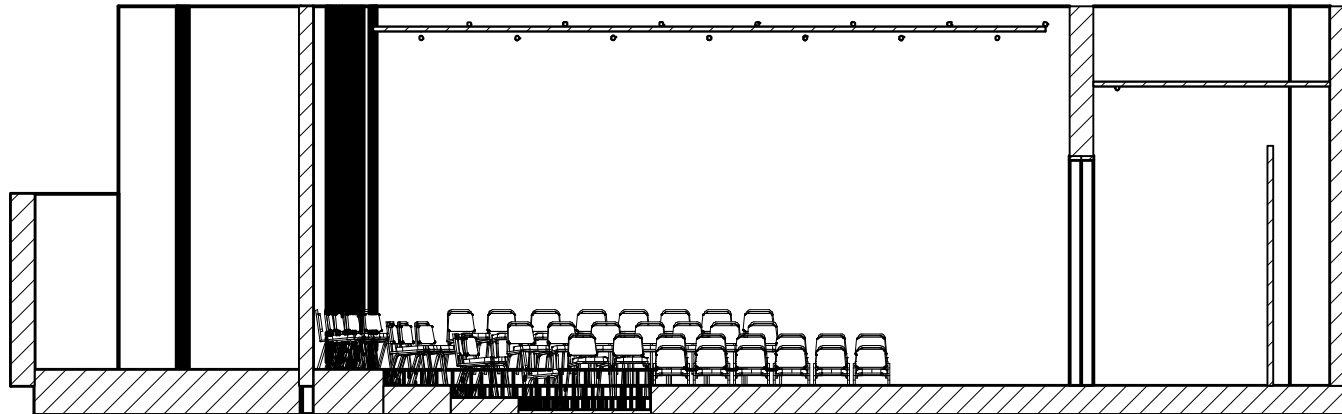

Director:
-
Set Designer:
-
Technical Director:
-

Clarence Brown Lab Theatre

Plan View

Plate Group:
-
Rev Date
7/7/08

Rev #
Org

Plate Number:
01 of 02
Scale:
1/8"=1'-0"

Stage Left Section

Stage Right Section

Director:
-
Set Designer:
-
Technical Director:
-

Clarence Brown Lab Theatre

Section Views

Plate Group:
-
Rev Date
7/7/08
Rev #
Org

Plate Number:
02 of 02
Scale:
1/8"=1'-0"